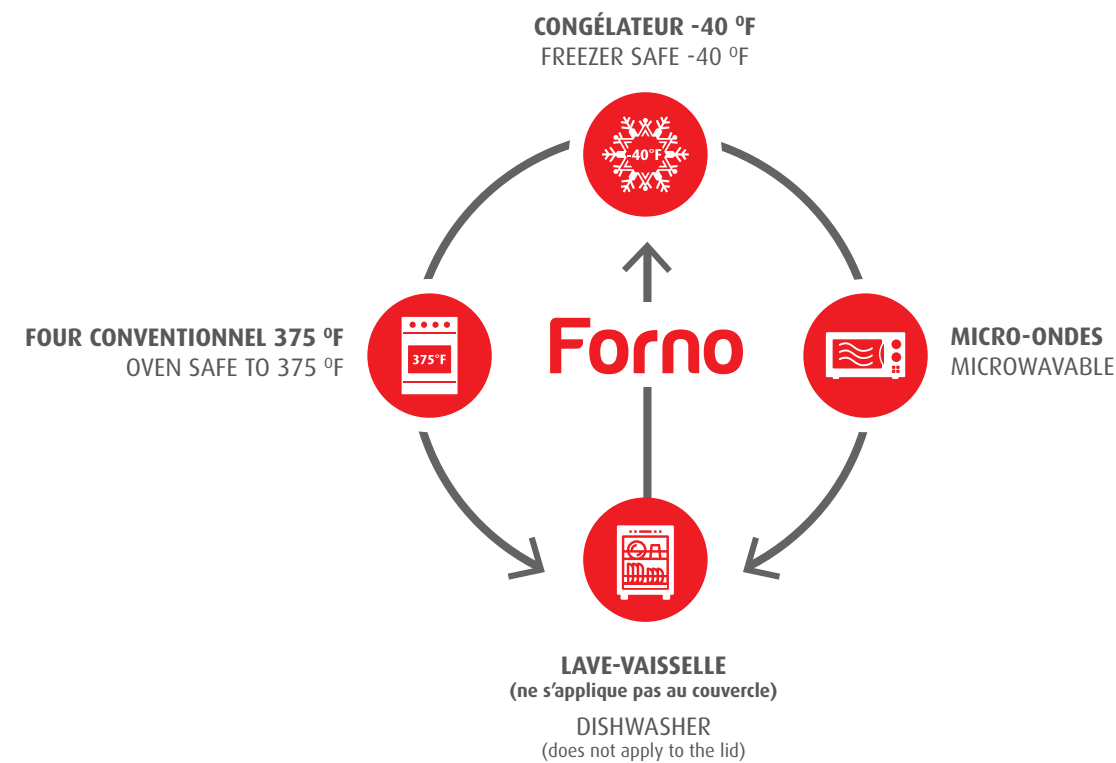

Reuse it... again and again!

Forno is a multifunctional line offering you an incomparable flexibility for cooking in conventional or microwave ovens. Once used, make it a home use application by putting the **Forno** container in the dishwasher.

Fabriqué de / Manufactured out of

100 % recyclable

Accepté par l'Agence Canadienne d'Inspection des Aliments
Canadian Food Inspection Agency Acceptance